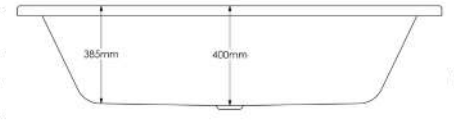

Specifications

Elite Bath
1700 x 750mm