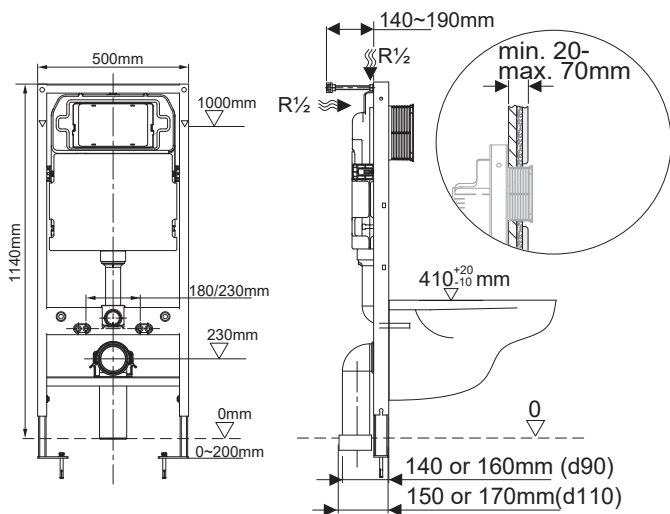

WCF114 Ocean 1140mm Concealed Wall Frame