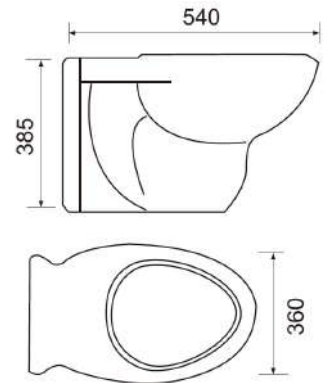

Wall Hung Toilets

Pulse Rimless Wall Pan & Seat

€205.00