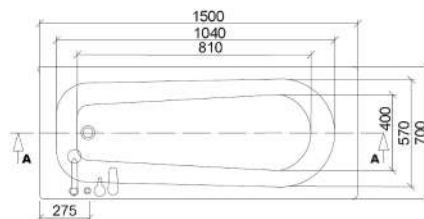

Specifications

FSB-01 Barcelona Bath

FSB-02 Cordoba Bath

FSB-03 Malaga Bath

FSB-06 Granada Bath

FSB-07 Palma Bath

FSB-08 Toledo Bath

L Shaped Shower Bath
1700x850mm (right hand)