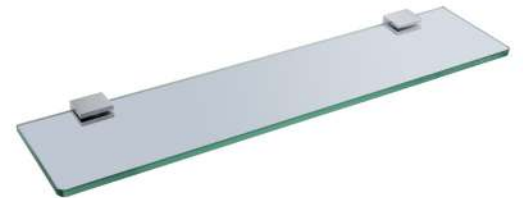

Cube Range

SH-1186 Cube Toilet Roll Holder €64.00	SH-1110 Cube Towel Ring €67.00

SH-1185 Cube Soap Holder €69.00	SH-1183 Cube Soap Dispenser €82.00	SH-1169 Cube Soap Basket €72.00

SH-1188 Cube Robe Hook €37.00	SH-1184 Cube Tumbler & Holder €69.00	SH-1153 Cube Glass Shelf (500mm) €69.00

SH-1190 Cube Toilet Brush & Holder €119.00	SH-1128 Cube Double Towel Bar (600mm) €153.00	SH-1124 Cube Single Towel Bar (600mm) €126.00