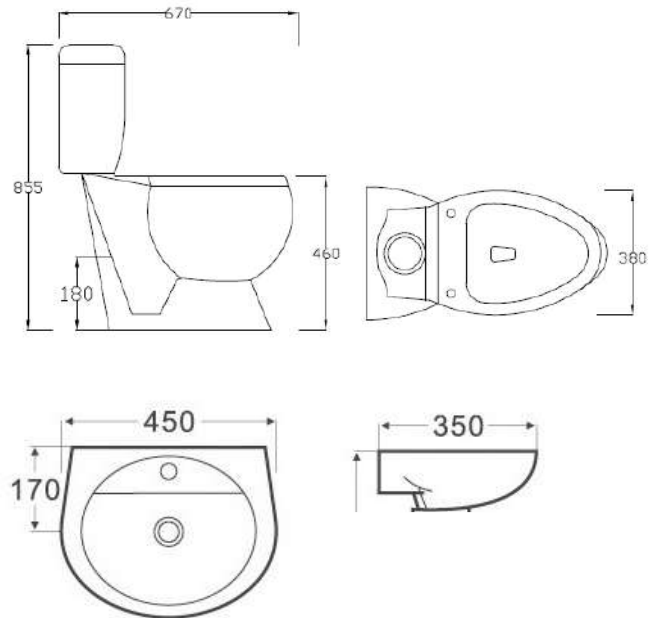

CE Compliant and fully WRAS Approved