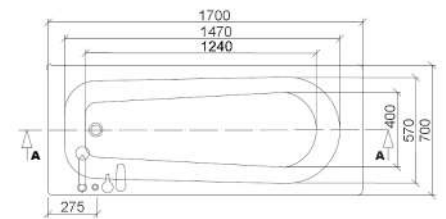

Specifications

FSB-01 Barcelona Bath

FSB-02 Cordoba Bath

FSB-03 Malaga Bath

FSB-06 Granada Bath

FSB-07 Palma Bath

FSB-08 Toledo Bath

L Shaped Shower Bath
1700x850mm (right hand)