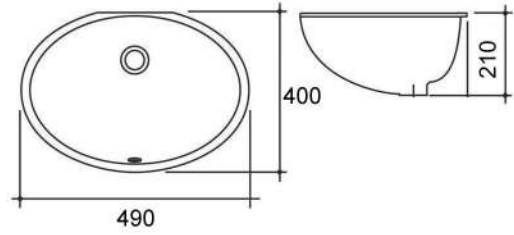

Counter Basins

Under Counter Basin	€153.00