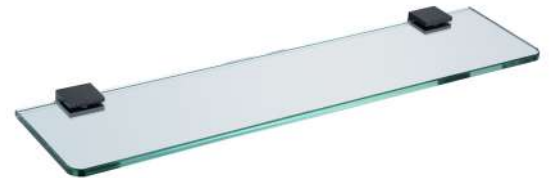

Torro Black Range

SH-9986 Torro Toilet Roll Holder €69.00	SH-9910 Torro Towel Ring €82.00

SH-9985 Torro Soap Holder €89.00	SH-9983 Torro Soap Dispenser €106.00

SH-9988 Torro Robe Hook €42.00	SH-9984 Torro Tumbler & Holder €89.00	SH-9953 Torro Glass Shelf (500mm) €195.00

SH-9990 Torro Toilet Brush & Holder €138.00	SH-9928 Torro Double Towel Bar (600mm) €195.00	SH-9924 Torro Single Towel Bar (600mm) €138.00