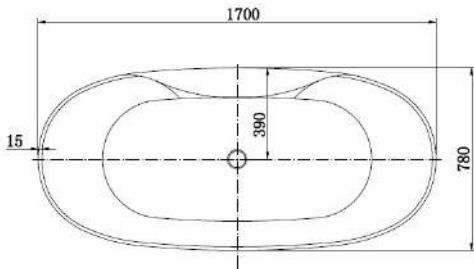

Specifications

FSB-01 Barcelona Bath

FSB-02 Cordoba Bath

FSB-03 Malaga Bath

FSB-06 Granada Bath

FSB-07 Palma Bath

FSB-08 Toledo Bath

L Shaped Shower Bath
1700x850mm (right hand)