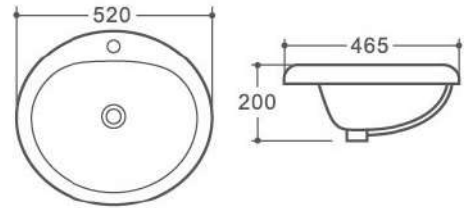

Drop-in Counter Basin (tap hole)	€153.00