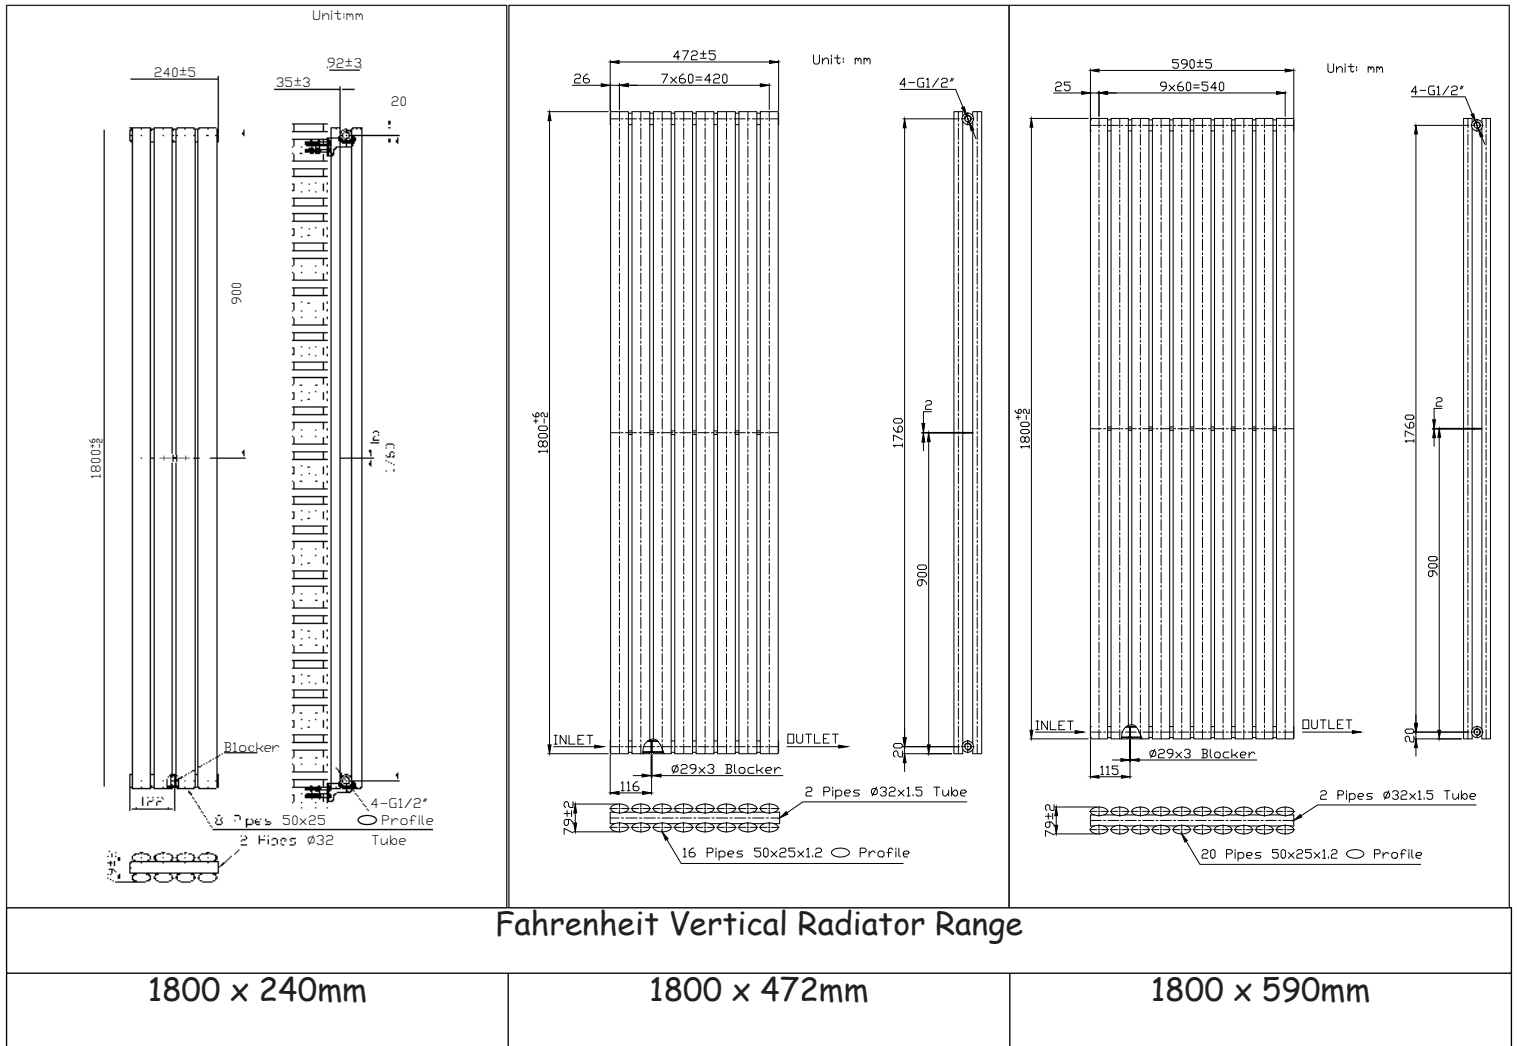

Specifications