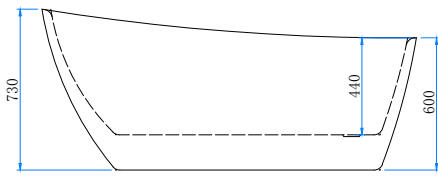

Specifications

FSB-01 Barcelona Bath

FSB-02 Cordoba Bath

FSB-03 Malaga Bath

FSB-06 Granada Bath

FSB-07 Palma Bath

FSB-08 Toledo Bath

L Shaped Shower Bath
1700x850mm (right hand)