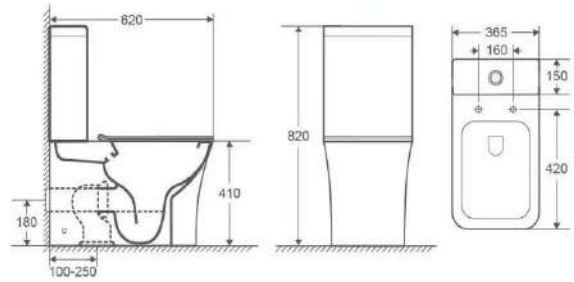

Fully Enclosed Toilets

Trent Rimless Pan & Seat

€271.00

Trent Dual Button Flush Cistern & Fittings

€136.00