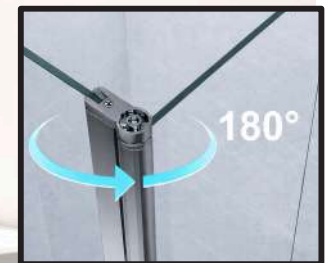

Flipper Panel

<u>Code</u>	<u>Size</u>	<u>Adjustment / Description</u>	<u>Finish</u>	<u>Price</u>
TGM300	300	262-280	Gun Metal	€419.00
TGM500	500	462-480	Gun Metal	€468.00
TGM600	600	562-580	Gun Metal	€468.00
TGM700	700	662-680	Gun Metal	€492.00
TGM800	800	762-780	Gun Metal	€492.00
TGM900	900	862-880	Gun Metal	€517.00
TGM1000	1000	962-980	Gun Metal	€542.00
TGM1100	1100	1062-1080	Gun Metal	€579.00
TGM1200	1200	1162-1180	Gun Metal	€591.00
TGM1400	1400	1362-1380	Gun Metal	€738.00
TGM350	350	Flipper Panel	Gun Metal	€357.00
TGMTJ	N/A	Support T Joiner	Gun Metal	€99.00
TGMAB	1200	Angled Support Bar	Gun Metal	€123.00
TGMCB	1200	Ceiling Support Bar	Gun Metal	€123.00
TGMWP	N/A	Wall Profile (mount flipper to wall)	Gun Metal	€180.00
TGMCP	N/A	Corner Profile (connect two panels at 90°)	Gun Metal	€180.00