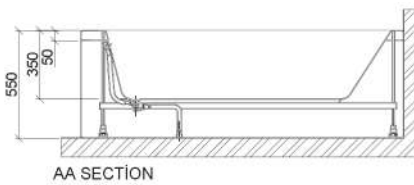

Specifications

FSB-01 Barcelona Bath

FSB-02 Cordoba Bath

FSB-03 Malaga Bath

FSB-06 Granada Bath

FSB-07 Palma Bath

FSB-08 Toledo Bath

L Shaped Shower Bath
1700x850mm (right hand)