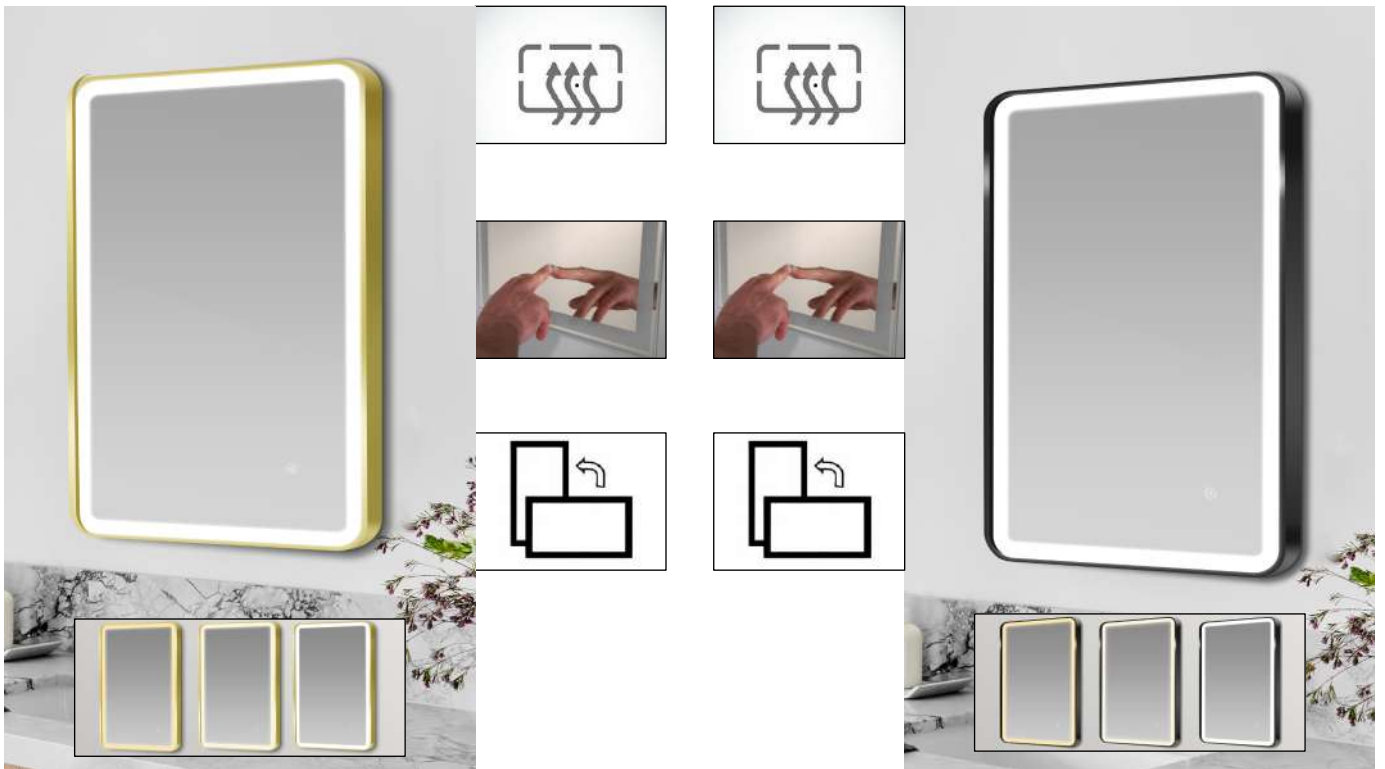

SN11 Brass LED 800 Mirror	SN12 Black LED 800 Mirror
800 x 600 x 45mm	800 x 600 x 45mm
€419.00	€419.00