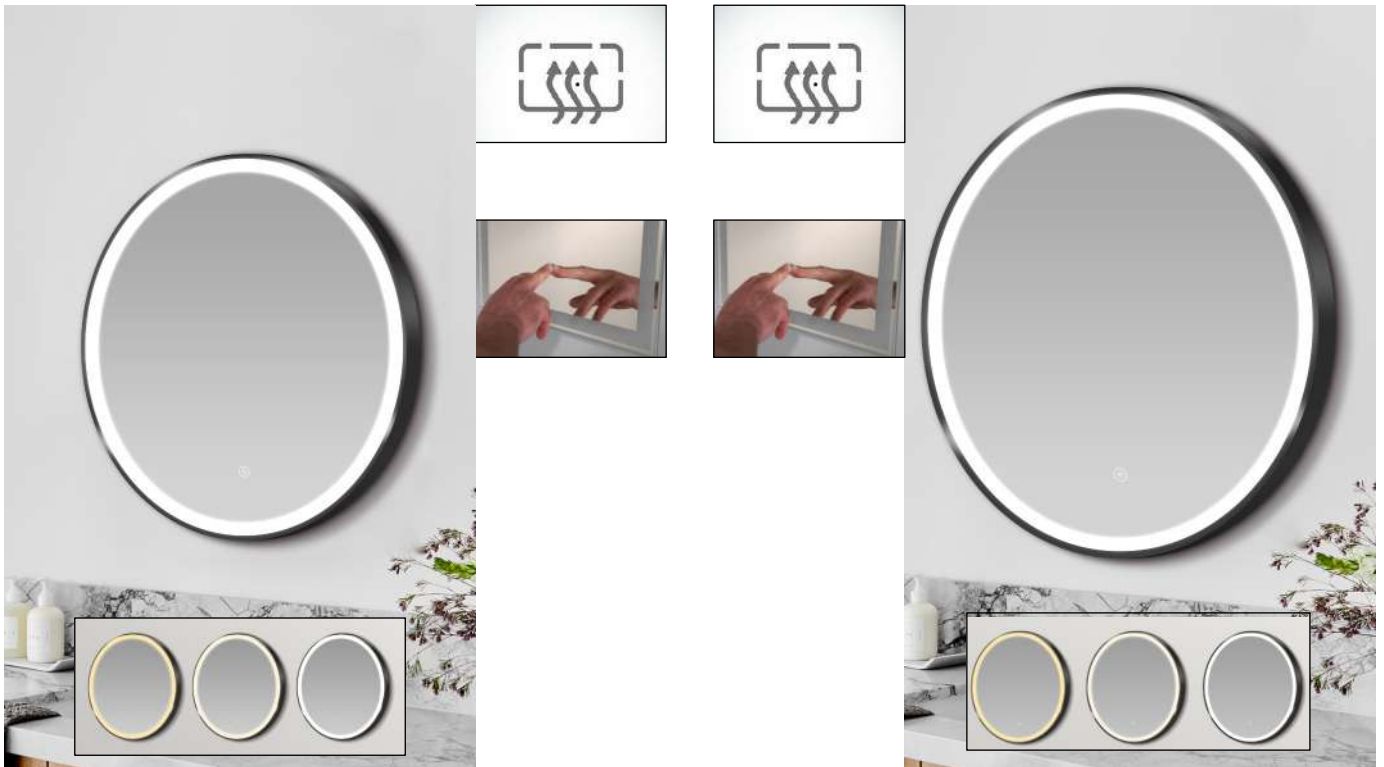

SN18 Black LED 600 Round Mirror	SN19 Black LED 800 Round Mirror
600 x 600 x 45mm	800 x 800 x 45mm
€394.00	€443.00