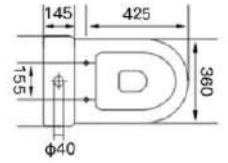

Open Back Toilets

Compact Rimless Pan & Seat

€313.00

Compact Dual Button Flush Cistern & Fittings

€173.00