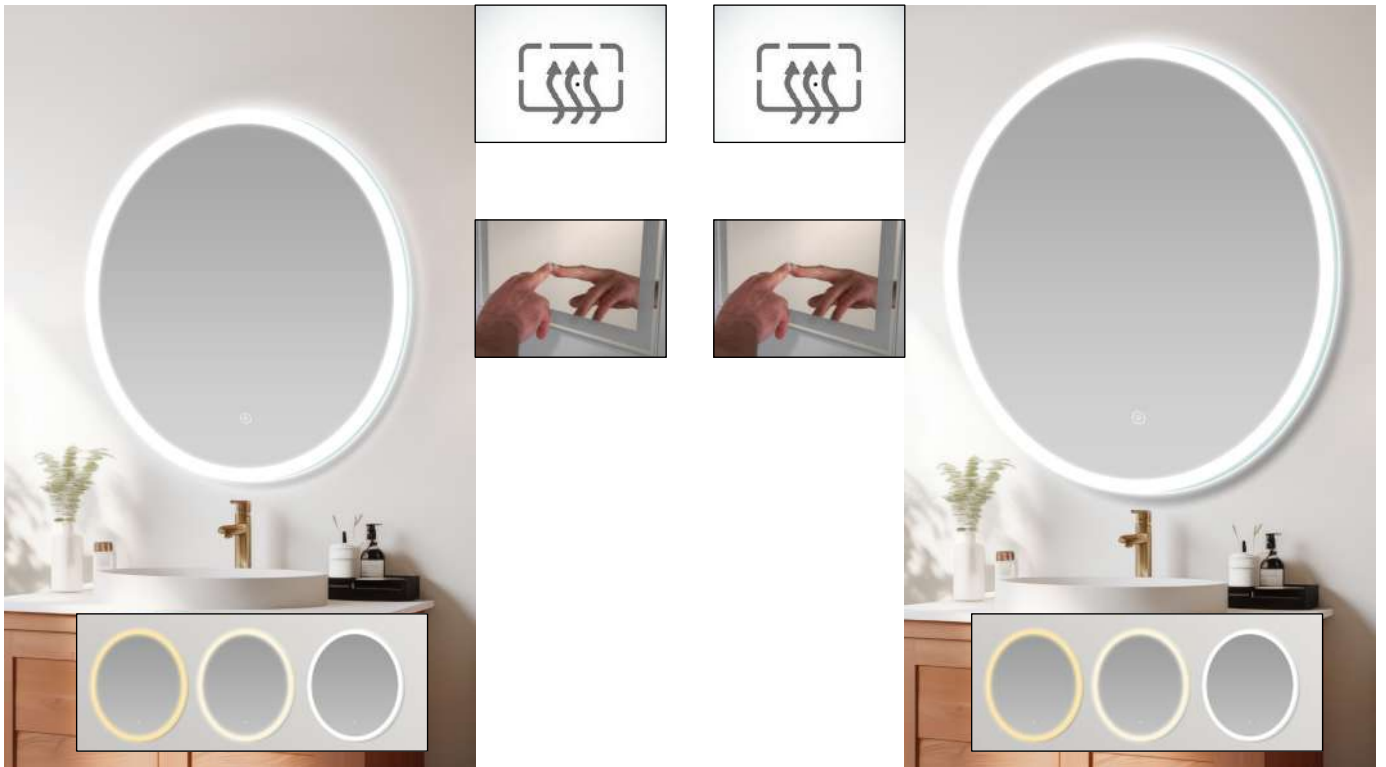

Landscape or Portrait

Down-lighter

<p>SN03 LED 500 Cabinet Mirror</p>	<p>SN04 Bluetooth LED 500 Mirror</p>
<p>700 x 500 x 130mm</p>	<p>700 x 500 x 50mm</p>
<p>€544.00</p>	<p>€419.00</p>

<p>SN05 LED 500 Mirror</p>	<p>SN06 LED 500 Mirror</p>
<p>700 x 500 x 45mm</p>	<p>700 x 500 x 45mm</p>
<p>€296.00</p>	<p>€246.00</p>

SN20 LED 500 Pill Mirror	SN21 LED 500 Mirror
800 x 500 x 45mm	700 x 500 x 50mm
€492.00	€308.00

SN09 LED 1200 Mirror
1200 x 600 x 45mm
€492.00

	  	   	
<p>SN07 LED 800 Mirror</p>			<p>SN08 Bluetooth LED 800 Mirror</p>
<p>800 x 600 x 45mm</p>			<p>800 x 600 x 50mm</p>
<p>€396.00</p>			<p>€492.00</p>

	
	
	
	
<p>SN10 LED 800 Mirror</p>	
<p>800 x 600 x 45mm</p>	
<p>€394.00</p>	

SN11 Brass LED 800 Mirror	SN12 Black LED 800 Mirror
800 x 600 x 45mm	800 x 600 x 45mm
€419.00	€419.00

SN14 LED 600 Round Mirror	SN15 LED 800 Round Mirror
600 x 600 x 45mm	800 x 800 x 45mm
€345.00	€394.00