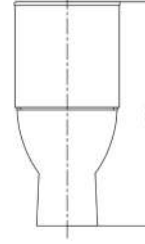

Fully Enclosed Toilets

Viola Rimless Pan & Seat

€271.00

Viola Dual Button Flush Cistern & Fittings

€136.00