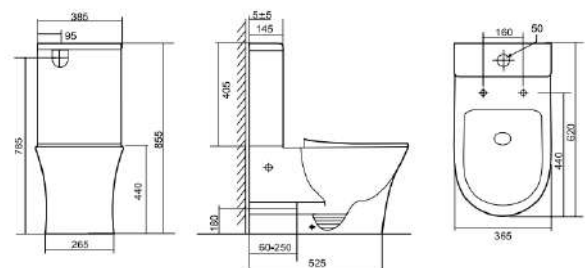

Ava Comfort Rimless Pan & Seat

€404.00

Ava Dual Button Flush Cistern & Fittings

€239.00