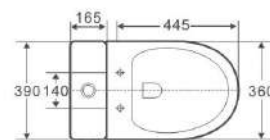

Eclipse Rimless Pan & Seat

€308.00

Eclipse Dual Button Flush Cistern & Fittings

€205.00