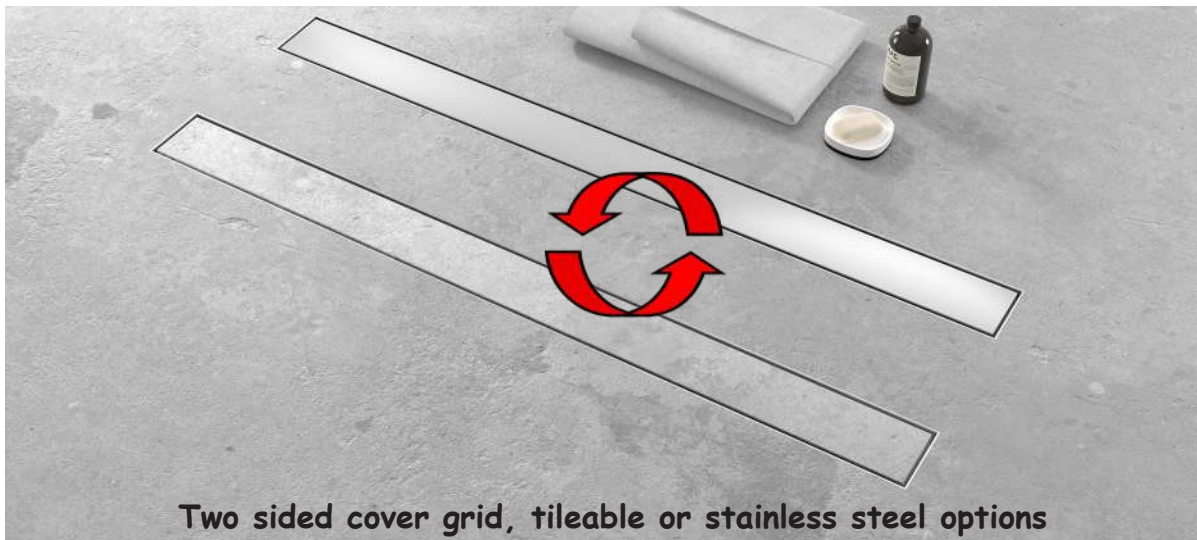

Wetroom Floor Drains