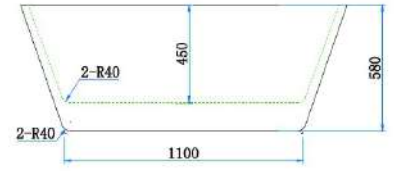

Specifications

FSB-03 Malaga Bath