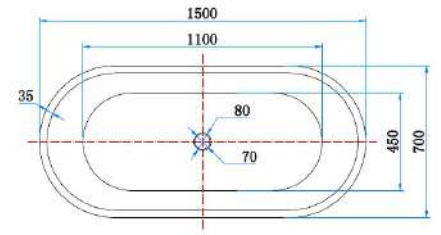

Specifications

FSB-01 Barcelona Bath

FSB-02 Cordoba Bath

FSB-03 Malaga Bath

FSB-06 Granada Bath

FSB-07 Palma Bath

FSB-08 Toledo Bath

L Shaped Shower Bath
1700x850mm (right hand)