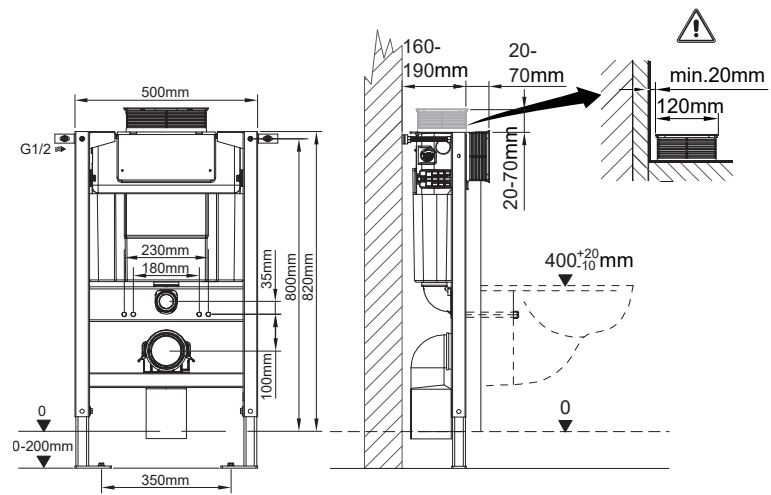

WCF82 Ocean 820mm Concealed Wall Frame