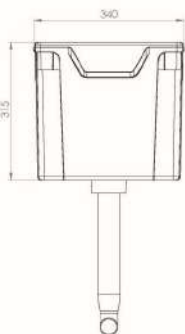

CONCIST
Concealed Cistern including
Chrome Dual Flush Button

€148.00