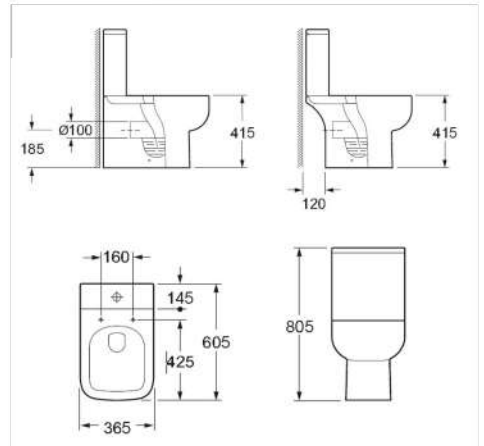

Open Back Toilets

Nero Rimless Pan & Seat

€313.00

Nero Dual Button Flush Cistern & Fittings

€173.00