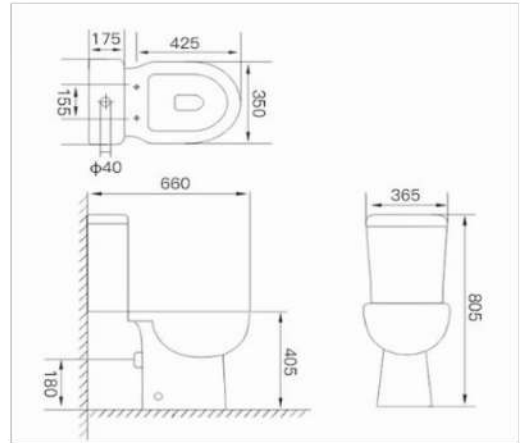

Open Back Toilets

Evo Rimless Pan & Seat

€148.00

Evo Dual Button Flush Cistern & Fittings

€99.00