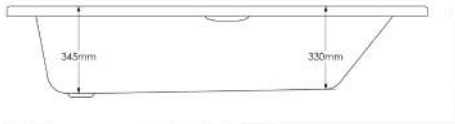

Specifications

Weiss Bath
1700x700mm