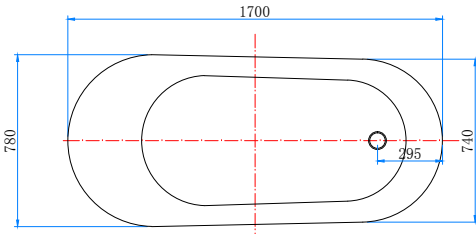

Specifications

FSB-01 Barcelona Bath

FSB-02 Cordoba Bath

FSB-03 Malaga Bath

FSB-06 Granada Bath

FSB-07 Palma Bath

FSB-08 Toledo Bath

L Shaped Shower Bath
1700x850mm (right hand)