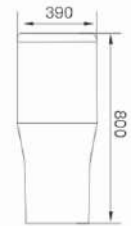

Fully Enclosed Toilets

Viola Rimless Pan & Seat

€271.00

Viola Dual Button Flush Cistern & Fittings

€136.00

Metro Rimless Pan & Seat

€271.00

Metro Dual Button Flush Cistern & Fittings