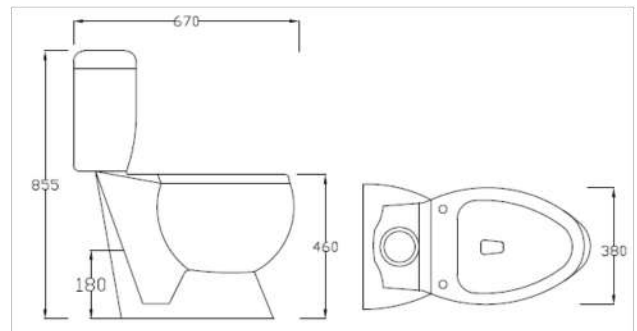

Comfort Pan & Seat

€239.00

Comfort Lever Flush Cistern & Fittings

€173.00