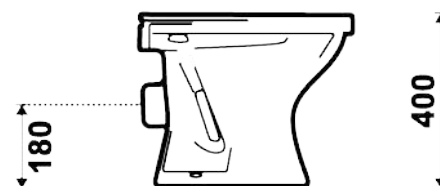

Ava Dual Button Flush Cistern & Fittings

€239.00

Floor Toilets

Zoe Rimless Floor Pan & Seat (fully enclosed)

€338.00

Rapido Floor Pan & Seat (open back)

€163.00

Comfort Rimless Floor Pan & Seat (open back)