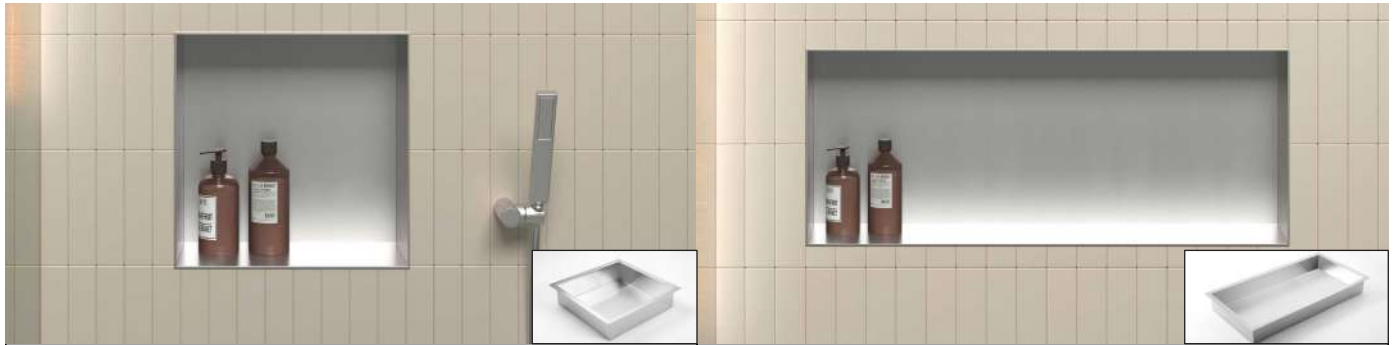

Shower Niches

RESSQCP
Chrome Square Shower Niche
Brushed Stainless Steel
270 x 270 x 83mm
€123.00

RESRECCP
Chrome Rectangle Shower Niche
Brushed Stainless Steel
570 x 270 x 83mm
€246.00