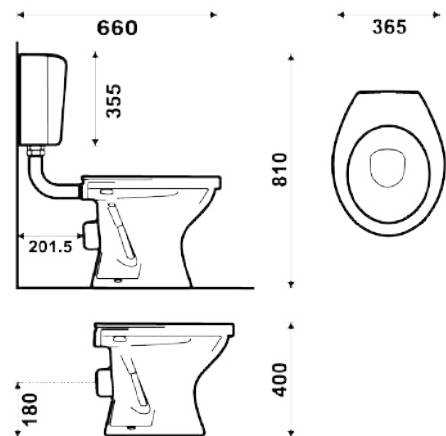

Rapido Low Level Pan (no seat included)

€99.00

Rapido Lever Flush Cistern & Fittings

€165.00