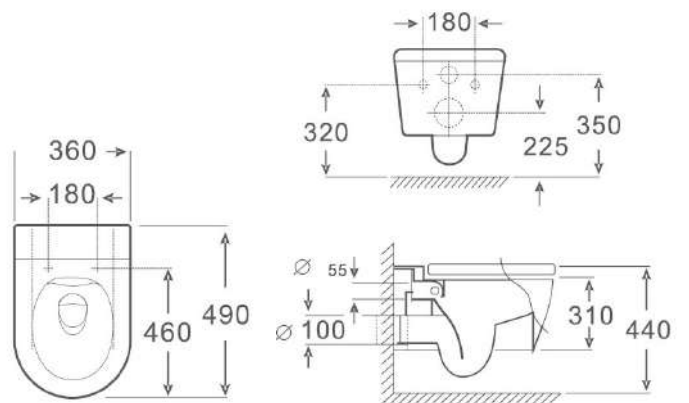

Dubh Rimless Pan & Seat

€640.00