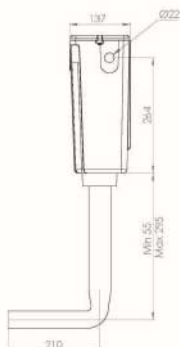

CONCIST
Concealed Cistern including
Chrome Dual Flush Button

€148.00