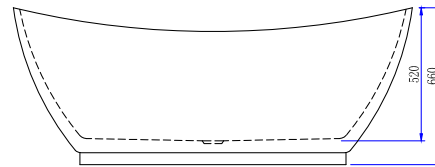

Specifications

FSB-01 Barcelona Bath

FSB-02 Cordoba Bath

FSB-03 Malaga Bath

FSB-06 Granada Bath

FSB-07 Palma Bath

FSB-08 Toledo Bath

L Shaped Shower Bath
1700x850mm (right hand)