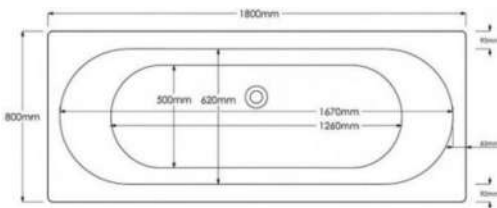

Sidney Bath
1500x700mm

Cara Bath
1700x700mm

Specifications

Weiss Bath
1700x700mm

Sigma Bath
1700x700mm

Elite Bath
1700 x 750mm

Modena Bath
1800x800mm

TRAD5 Towel Rad