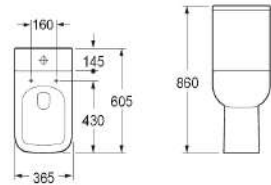

Nero Comfort Rimless Pan & Seat

€338.00

Nero Dual Button Flush Cistern & Fittings

€173.00