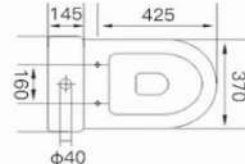

Nova Rimless Pan & Seat

€222.00

Nova Dual Button Flush Cistern & Fittings

€153.00