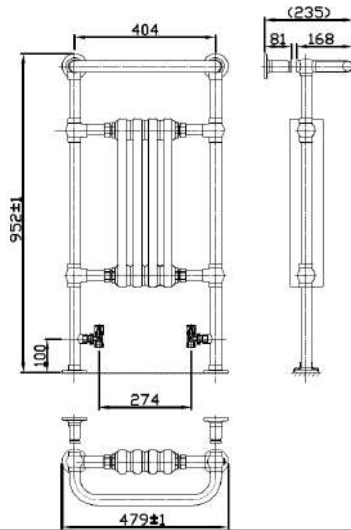

Modena Bath
1800x800mm

TRAD5 Towel Rad