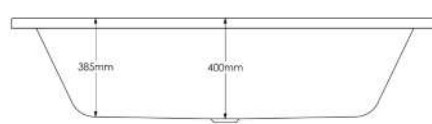

Specifications

Sigma Bath
1700x700mm