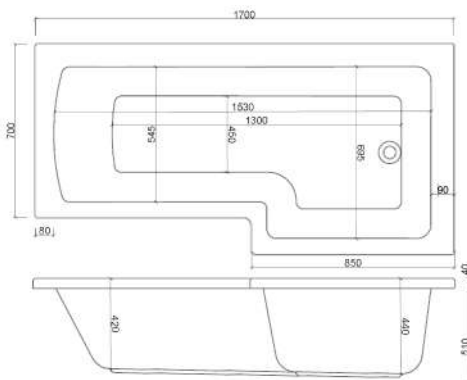

Specifications

FSB-01 Barcelona Bath

FSB-02 Cordoba Bath

FSB-03 Malaga Bath

FSB-06 Granada Bath

FSB-07 Palma Bath

FSB-08 Toledo Bath

L Shaped Shower Bath
1700x850mm (right hand)