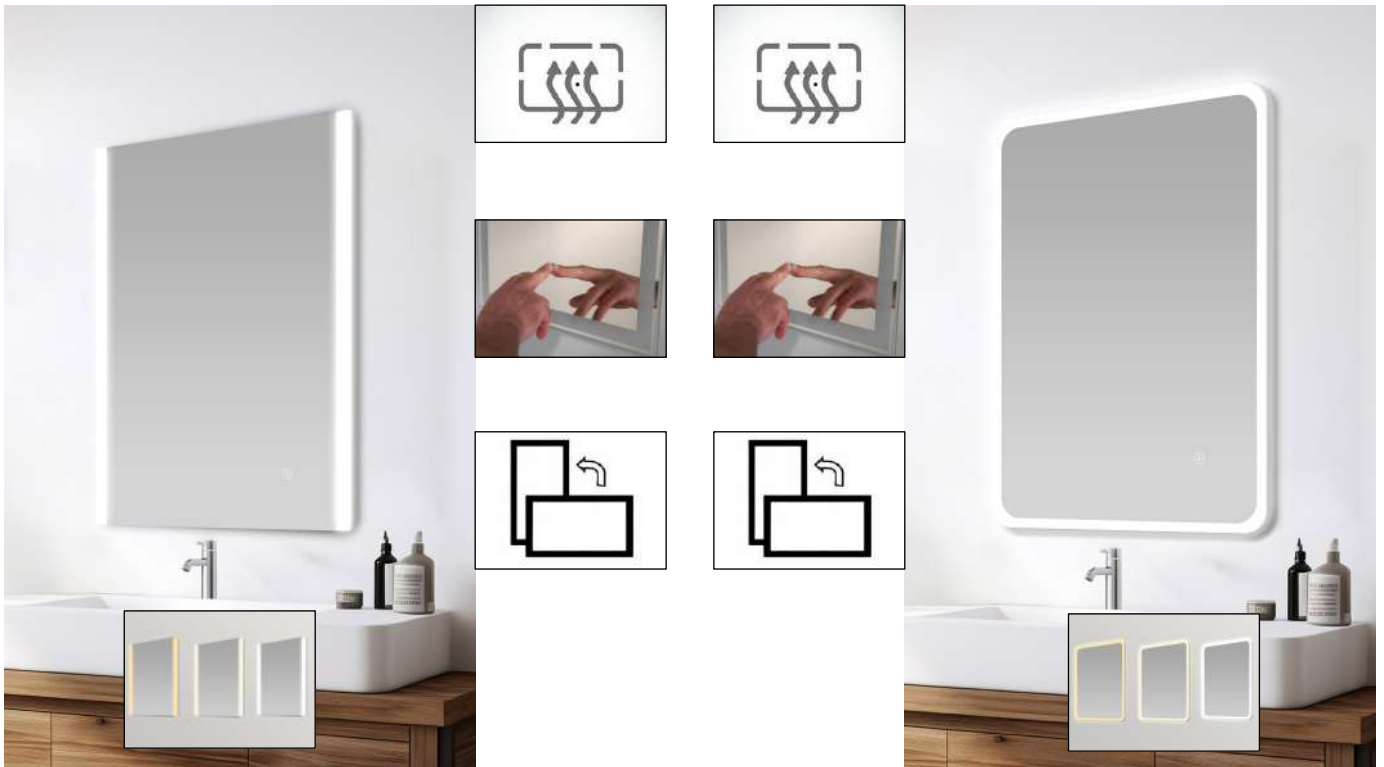

SN05 LED 500 Mirror	SN06 LED 500 Mirror
700 x 500 x 45mm	700 x 500 x 45mm
€296.00	€246.00