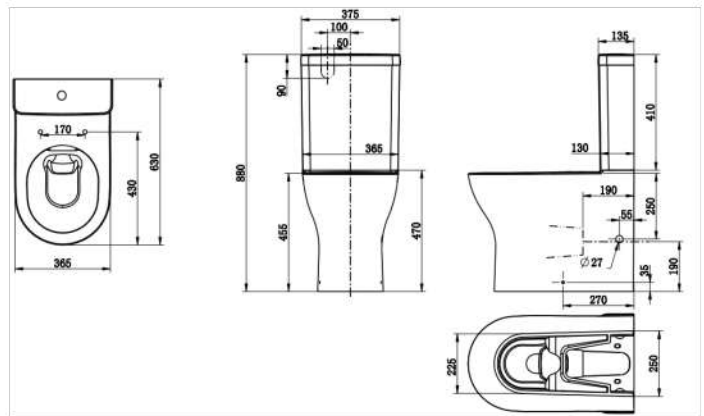

City Comfort Tornado Pan & Seat

€404.00

€239.00