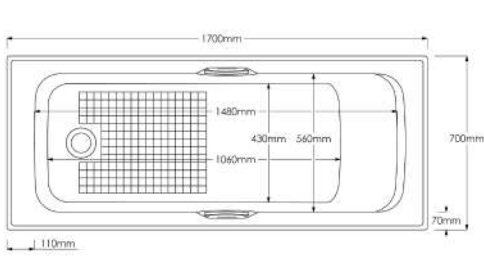

Specifications

Weiss Bath
1700x700mm

Sigma Bath
1700x700mm

Elite Bath
1700 x 750mm