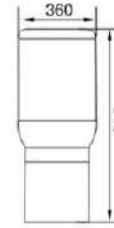

Open Back Toilets

Compact Rimless Pan & Seat

€313.00

Compact Dual Button Flush Cistern & Fittings

€173.00