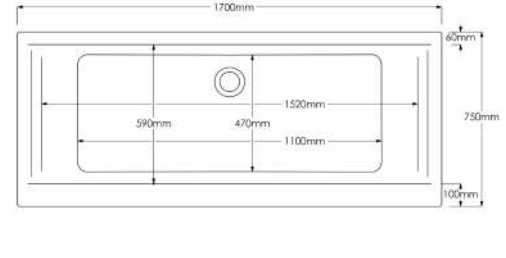

Specifications

Weiss Bath
1700x700mm

Sigma Bath
1700x700mm

Elite Bath
1700 x 750mm