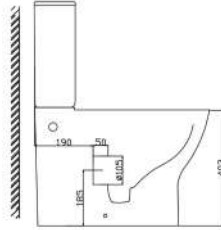

Fully Enclosed Toilets

Viola Rimless Pan & Seat

€271.00

Viola Dual Button Flush Cistern & Fittings

€136.00