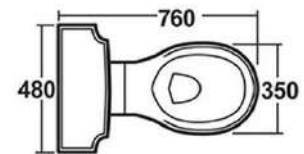

€313.00

Compact Dual Button Flush Cistern & Fittings

€173.00

Nova Rimless Pan & Seat

€222.00

Nova Dual Button Flush Cistern & Fittings

€153.00

Victoria Pan & Seat