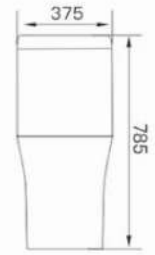

Nova Rimless Pan & Seat

€222.00

Nova Dual Button Flush Cistern & Fittings

€153.00