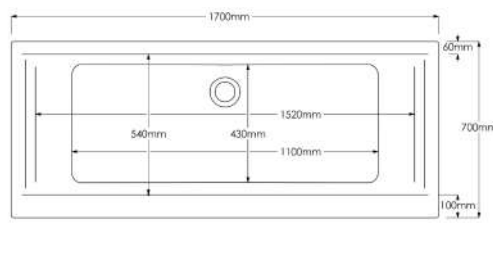

Specifications

Weiss Bath
1700x700mm

Sigma Bath
1700x700mm

Elite Bath
1700 x 750mm