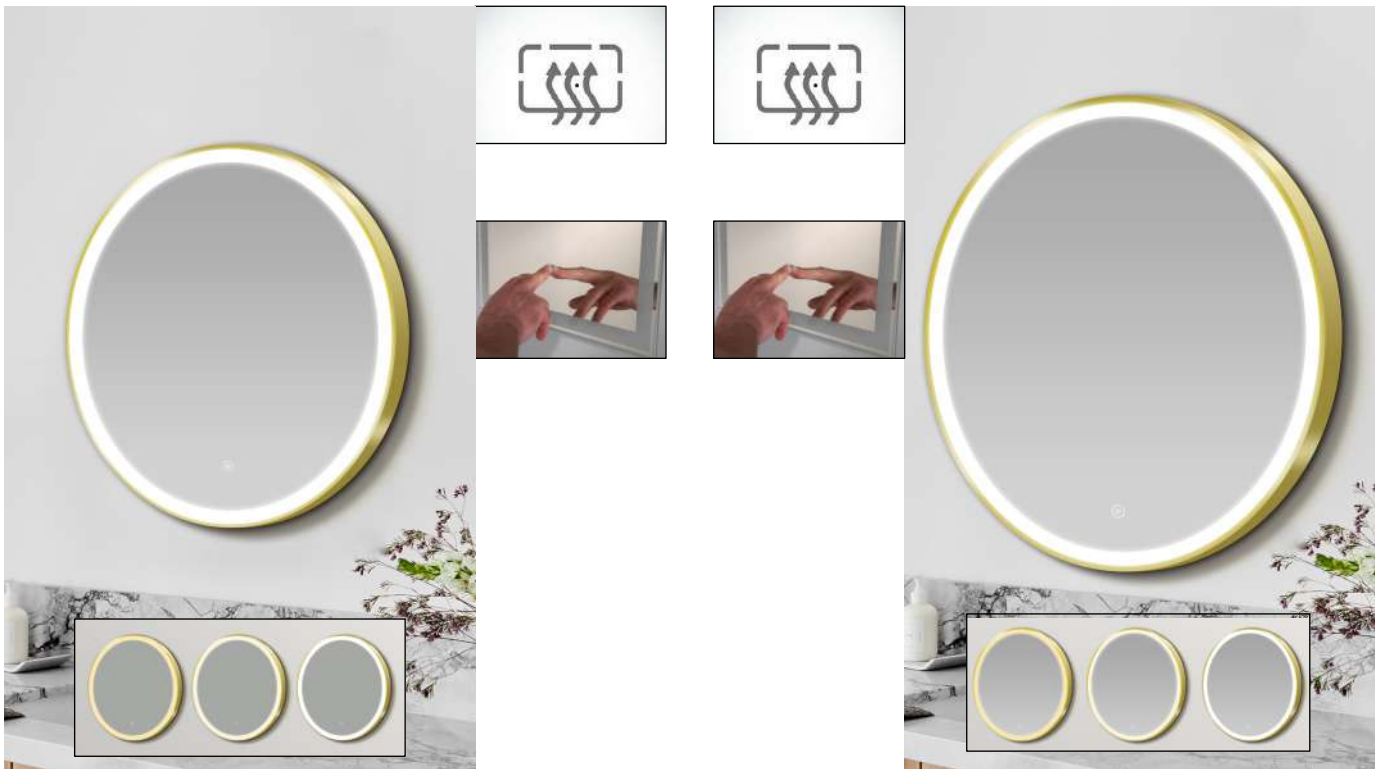

Landscape or Portrait

Down-lighter

<p>SN03 LED 500 Cabinet Mirror</p>	<p>SN04 Bluetooth LED 500 Mirror</p>
<p>700 x 500 x 130mm</p>	<p>700 x 500 x 50mm</p>
<p>€544.00</p>	<p>€419.00</p>

<p>SN05 LED 500 Mirror</p>	<p>SN06 LED 500 Mirror</p>
<p>700 x 500 x 45mm</p>	<p>700 x 500 x 45mm</p>
<p>€296.00</p>	<p>€246.00</p>

SN20 LED 500 Pill Mirror	SN21 LED 500 Mirror
800 x 500 x 45mm	700 x 500 x 50mm
€492.00	€308.00

SN09 LED 1200 Mirror
1200 x 600 x 45mm
€492.00

	  	   	
<p>SN07 LED 800 Mirror</p>			<p>SN08 Bluetooth LED 800 Mirror</p>
<p>800 x 600 x 45mm</p>			<p>800 x 600 x 50mm</p>
<p>€396.00</p>			<p>€492.00</p>

	
	
	
	
<p>SN10 LED 800 Mirror</p>	
<p>800 x 600 x 45mm</p>	
<p>€394.00</p>	

SN11 Brass LED 800 Mirror	SN12 Black LED 800 Mirror
800 x 600 x 45mm	800 x 600 x 45mm
€419.00	€419.00

SN14 LED 600 Round Mirror	SN15 LED 800 Round Mirror
600 x 600 x 45mm	800 x 800 x 45mm
€345.00	€394.00