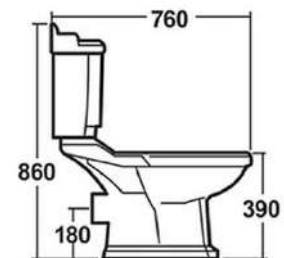

€313.00

Compact Dual Button Flush Cistern & Fittings

€173.00

Nova Rimless Pan & Seat

€222.00

Nova Dual Button Flush Cistern & Fittings

€153.00

Victoria Pan & Seat