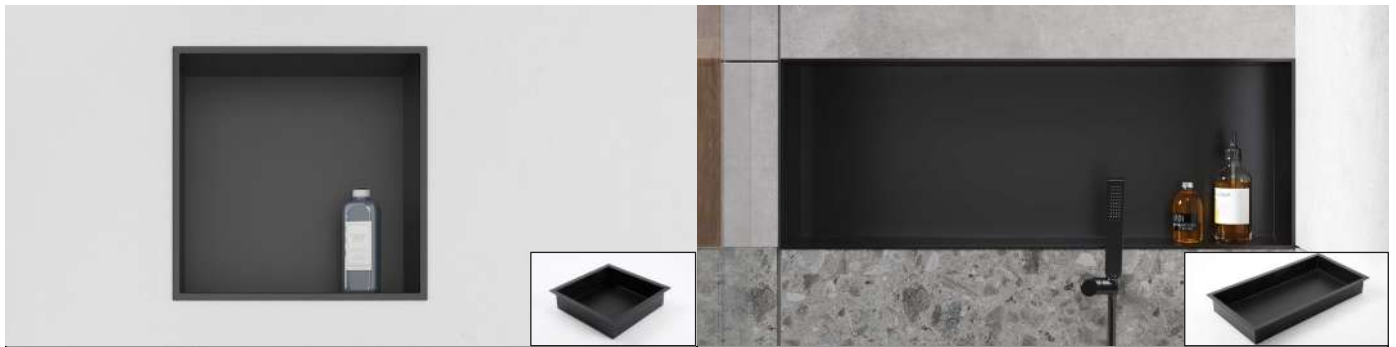

RESRECCP
Chrome Rectangle Shower Niche
 Brushed Stainless Steel
 570 x 270 x 83mm
 €246.00

RESSQBLK
Black Square Shower Niche
 Matt Black Stainless Steel
 270 x 270 x 83mm
 €160.00

RESRECBLK
Matt Black Rectangle Shower Niche
 Matt Black Stainless Steel
 570 x 270 x 83mm
 €283.00