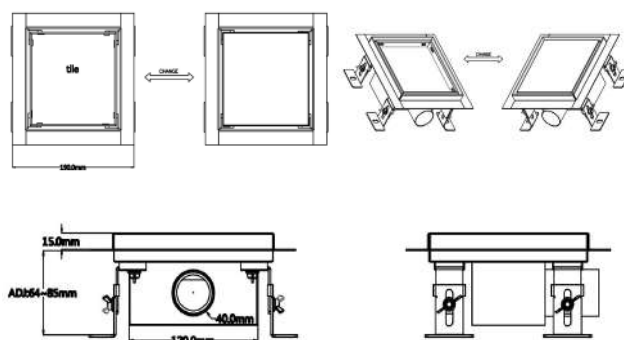

<u>Code</u>	<u>Description</u>	<u>Price</u>
SQG	Tileable Square Floor Drain 190x190mm	€96.00
GADPT	McAlpine Reducing Adaptor	€13.00