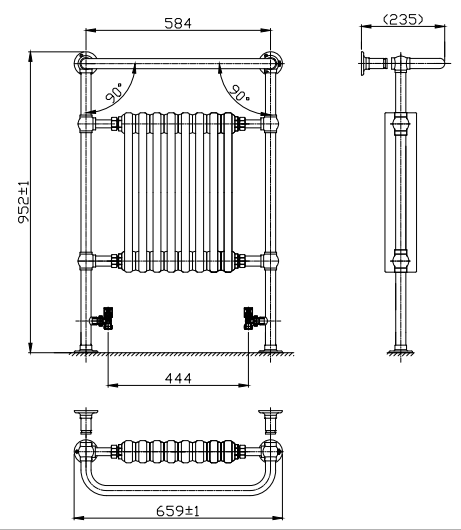

Modena Bath
1800x800mm

TRAD10 Towel Rad