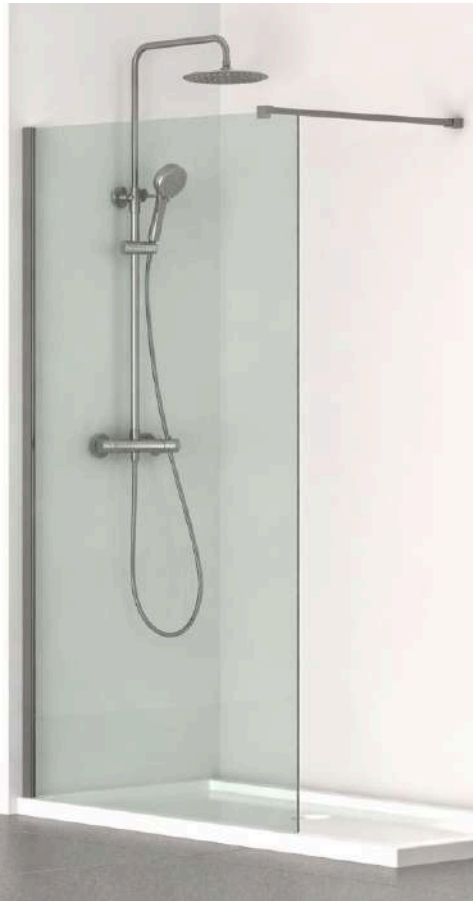

Trojan Gun Metal Panels