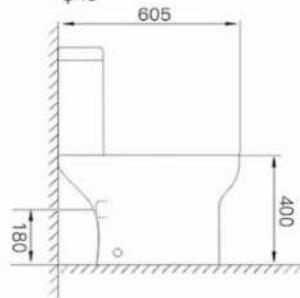

Nova Rimless Pan & Seat

€222.00

Nova Dual Button Flush Cistern & Fittings

€153.00