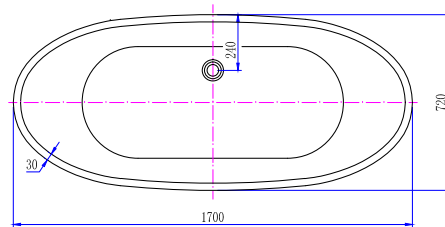

Specifications

FSB-01 Barcelona Bath

FSB-02 Cordoba Bath

FSB-03 Malaga Bath

FSB-06 Granada Bath

FSB-07 Palma Bath

FSB-08 Toledo Bath

L Shaped Shower Bath
1700x850mm (right hand)