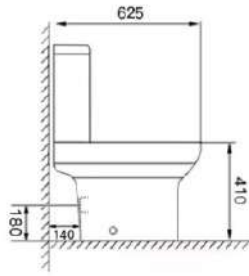

Open Back Toilets

Compact Rimless Pan & Seat

€313.00

Compact Dual Button Flush Cistern & Fittings

€173.00