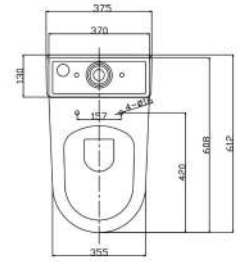

Fully Enclosed Toilets

Viola Rimless Pan & Seat

€271.00

Viola Dual Button Flush Cistern & Fittings

€136.00