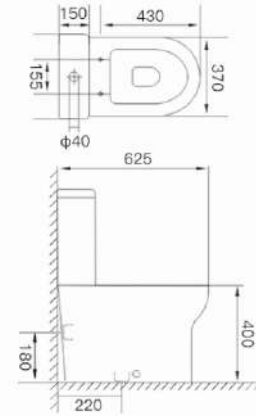

Metro Rimless Pan & Seat

€271.00

Metro Dual Button Flush Cistern & Fittings

€136.00