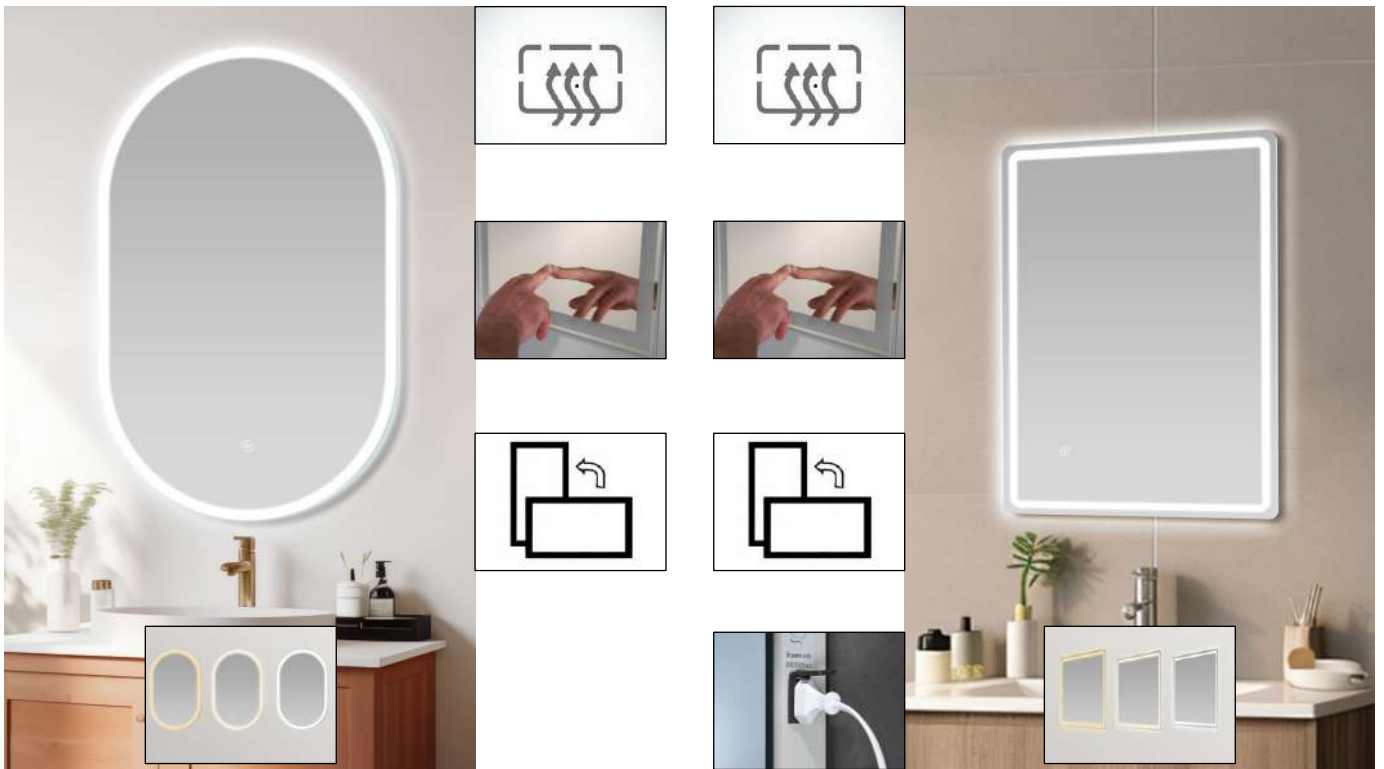

Mirrors

Key Features:

Demister Pad

Warm, Neutral & Cool LED Light

Touch Sensor

Charging Socket

Cabinet

Bluetooth Audio

Landscape or Portrait

Down-lighter

<p>SN03 LED 500 Cabinet Mirror</p>	<p>SN04 Bluetooth LED 500 Mirror</p>
<p>700 x 500 x 130mm</p>	<p>700 x 500 x 50mm</p>
<p>€544.00</p>	<p>€419.00</p>

<p>SN05 LED 500 Mirror</p>	<p>SN06 LED 500 Mirror</p>
<p>700 x 500 x 45mm</p>	<p>700 x 500 x 45mm</p>
<p>€296.00</p>	<p>€246.00</p>