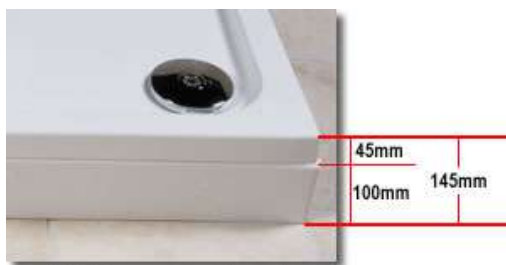

(Stated sizes are +- 5mm tolerance)