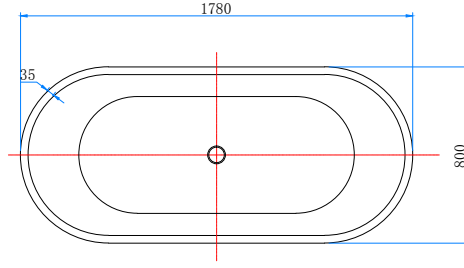

Specifications

FSB-01 Barcelona Bath

FSB-02 Cordoba Bath

FSB-03 Malaga Bath

FSB-06 Granada Bath

FSB-07 Palma Bath

FSB-08 Toledo Bath

L Shaped Shower Bath
1700x850mm (right hand)