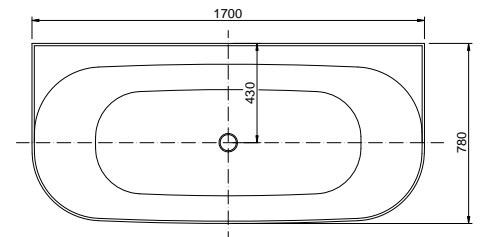

Specifications

FSB-01 Barcelona Bath

FSB-02 Cordoba Bath

FSB-03 Malaga Bath

FSB-06 Granada Bath

FSB-07 Palma Bath

FSB-08 Toledo Bath

L Shaped Shower Bath
1700x850mm (right hand)