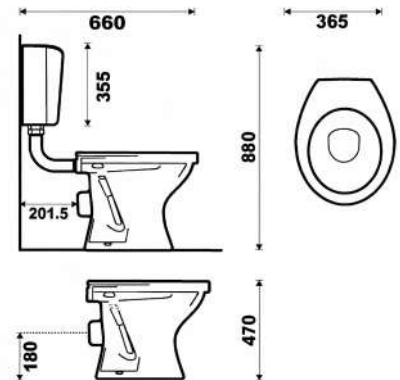

Comfort Low Level Rimless Pan (no seat included)

€374.00

Comfort Low Level Lever Flush Cistern & Fittings

€165.00