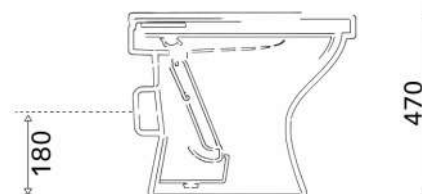

Ava Dual Button Flush Cistern & Fittings

€239.00

Floor Toilets

Zoe Rimless Floor Pan & Seat (fully enclosed)

€338.00

Rapido Floor Pan & Seat (open back)

€163.00

Comfort Rimless Floor Pan & Seat (open back)