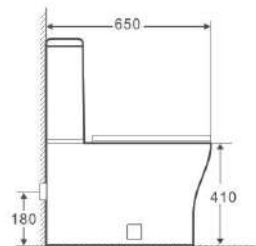

Eclipse Rimless Pan & Seat

€308.00

Eclipse Dual Button Flush Cistern & Fittings

€205.00