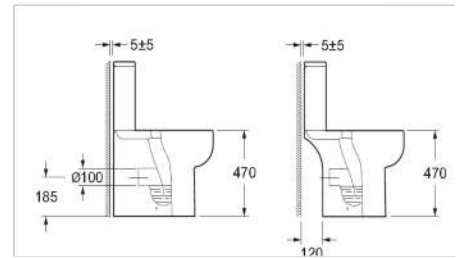

Nero Comfort Rimless Pan & Seat

€338.00

Nero Dual Button Flush Cistern & Fittings

€173.00