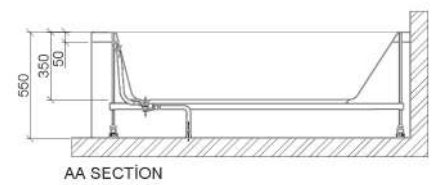

Specifications

FSB-01 Barcelona Bath

FSB-02 Cordoba Bath

FSB-03 Malaga Bath

FSB-06 Granada Bath

FSB-07 Palma Bath

FSB-08 Toledo Bath

L Shaped Shower Bath
1700x850mm (right hand)