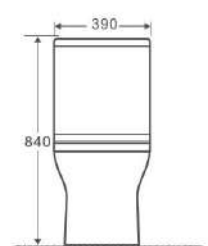

Eclipse Rimless Pan & Seat

€308.00

Eclipse Dual Button Flush Cistern & Fittings

€205.00