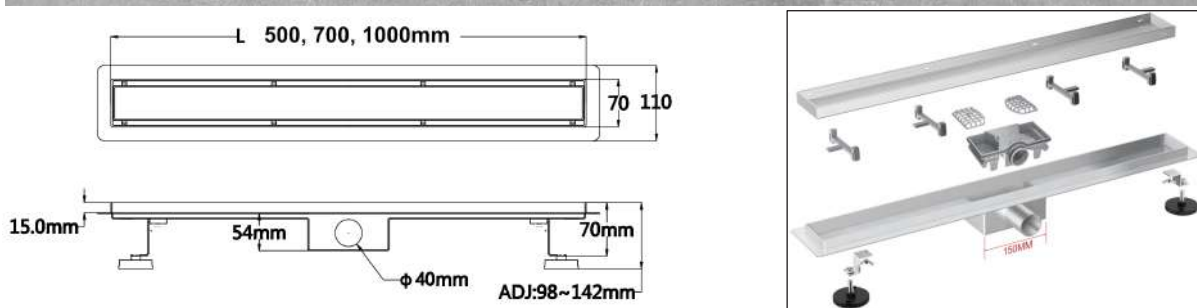

Wetroom Floor Drains

Two sided cover grid, tileable or stainless steel options

<u>Code</u>	<u>Description</u>	<u>Price</u>
LD500	500mm Tileable Linear Floor Drain	€296.00
LD700	700mm Tileable Linear Floor Drain	€308.00
LD1000	1000mm Tileable Linear Floor Drain	€342.00
GADPT	McAlpine Reducing Adaptor	€13.00