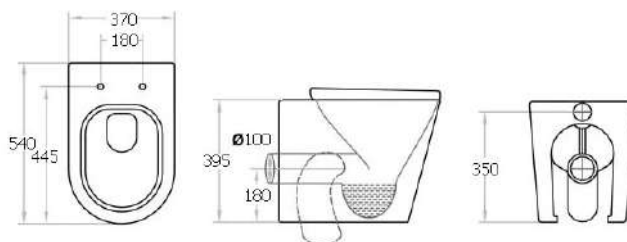

Floor Toilets

Zoe Rimless Floor Pan & Seat (fully enclosed)

€338.00