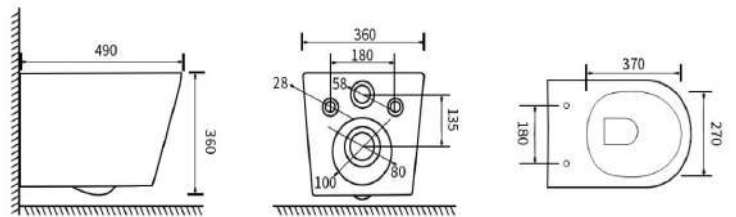

Zoe Tornado Wall Pan & Seat

€338.00