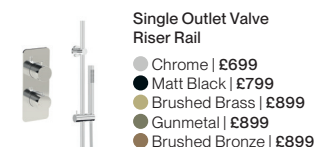

Concealed Shower Sets

Concealed Shower Sets Ø250mm