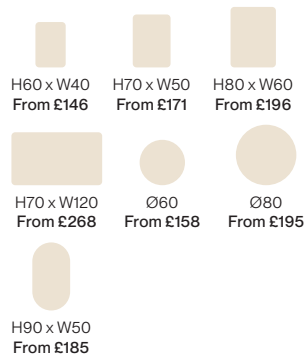

Available sizes:

All dimensions are in cm. Finish prices vary.

Available finishes: