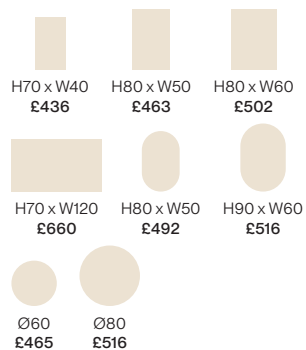

Available sizes:

All dimensions are in cm