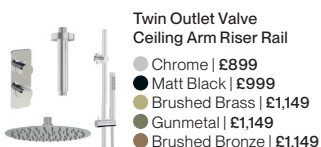

Concealed Shower Sets

Concealed Shower Sets Ø250mm