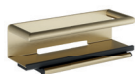

# Accessories

Angled Grab Rail with Toilet Roll Holder and Shelf with Anti-Slip Mat  
£370

**Multi Feature**  
Shower Grab Bar,  
Squeegee and Shelf  
H10 x W30 x D10cm  
● Chrome | £200  
● Black | £243  
● Brushed Brass | £269  
● Brushed Bronze | £269  
● Gunmetal | £269