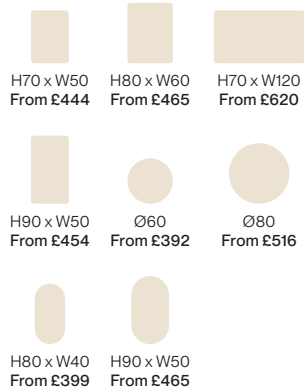

Arcane

With ambient illumination and a sleek, minimalist frame, the Arcane collection effortlessly blends into a modern bathroom, adding elegant sophistication.

Features:

- Colour temperature changing LED illumination
- Heated pad
- Can be hung landscape or portrait
- Touch free operation
- Ambient lighting

Available sizes:

All dimensions are in cm. Finish prices vary.

Available finishes: