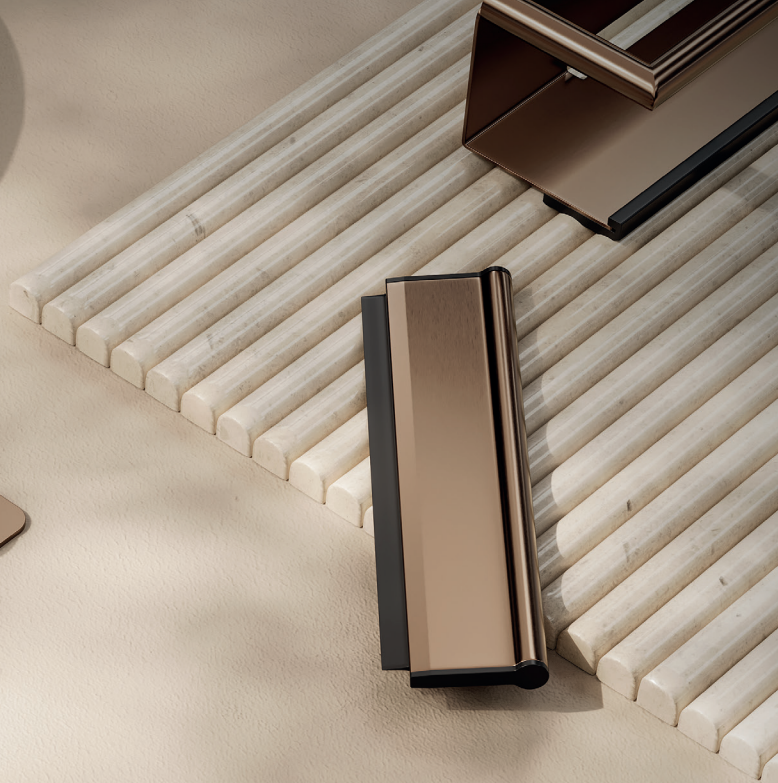

**Brassware:** Handset Kit - Brushed Brass

**Accessory:** Zepto Towel Ring - Brushed Brass

**Brassware:** Madox Tall Mono - Brushed Brass

**Handle:** Holton Handle - Brushed Brass

**Handle:** Holton Knob - Brushed Brass