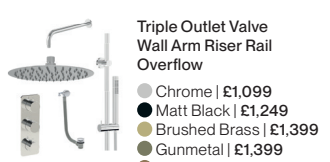

Concealed Shower Sets

Concealed Shower Sets Ø250mm