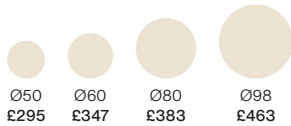

Theme

Theme's elegant circular design brings effortless style to any space. Available in four sizes, its soft backlight shifts from radiant warmth to cool white with just a touch.

Features:

- Colour temperature changing LED illumination
- Heated pad
- Touch switch
- Ambient lighting

Available sizes:

All dimensions are in cm