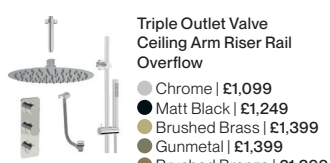

Concealed Shower Sets

Concealed Shower Sets Ø250mm