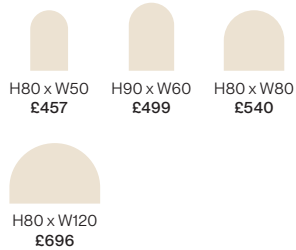

Available sizes:

All dimensions are in cm