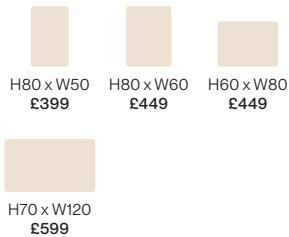

Available sizes:

All dimensions are in cm