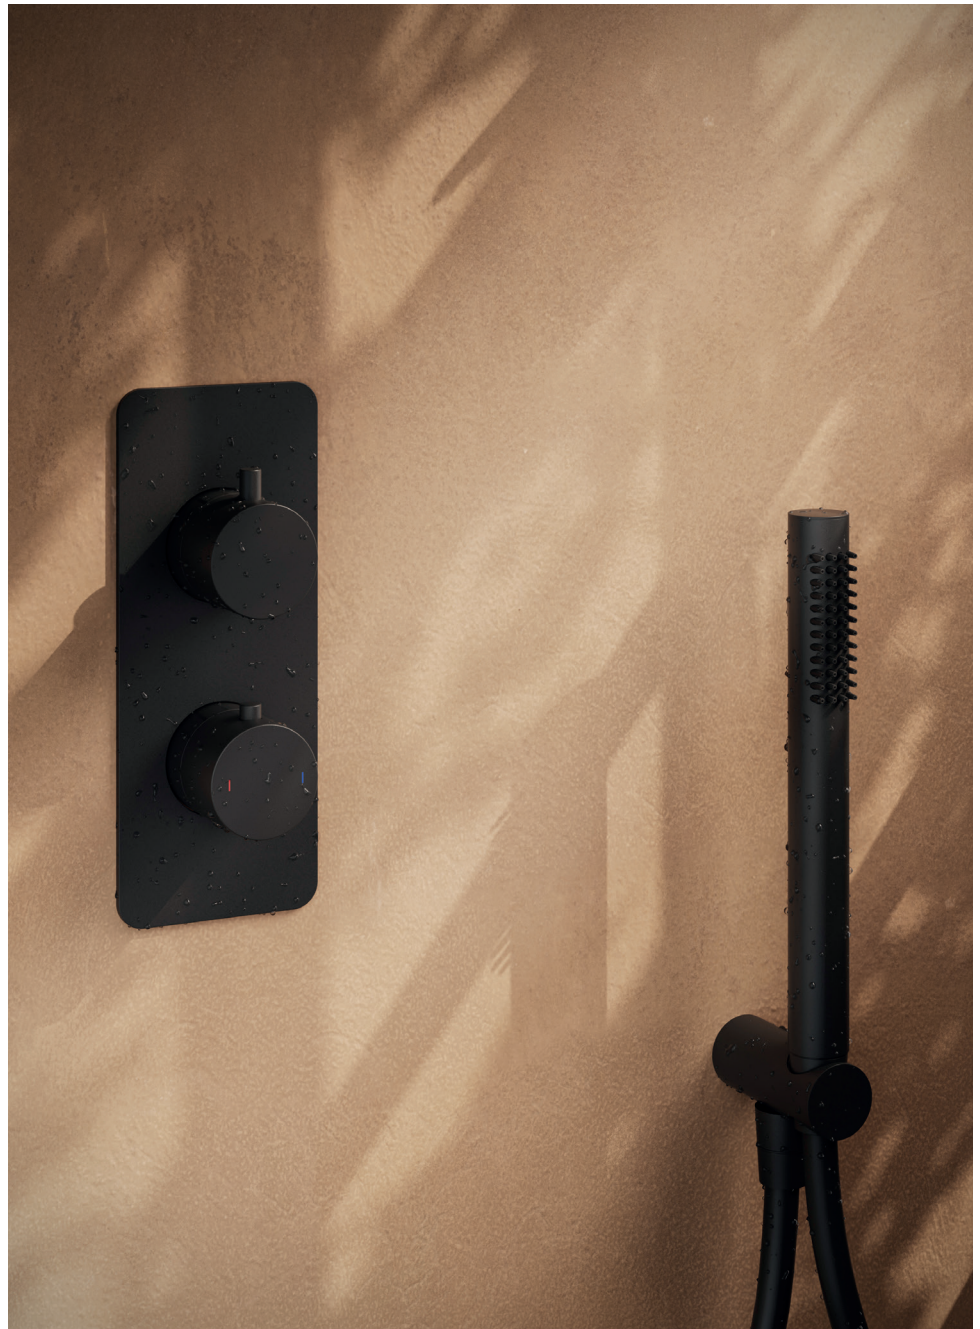

Rivex

Rivex is a sleek, modern shower solution that transforms your bathroom with a clean, clutter-free look. By concealing all pipework, it maximises space and delivers a refined, minimalist finish. The easy-fit box makes installation simple and ensures the system stays fully serviceable, so you enjoy powerful, reliable water flow for years to come. With a choice of stylish finishes and outlets, Rivex lets you create the shower you've always dreamed of.

Features:

- Available in 5 premium finishes: Chrome, Matt Black, Brushed Brass, Gunmetal and Brushed Bronze
- Multiple fixing points with front or back access for flexible installation
- Easy Fit Box allows quick and hassle-free setup
- Fully accessible design ensures straightforward maintenance
- Built for long-term reliability and performance
- Easy Change and maintained

Available finishes:

Rivex Single Outlet Shower Valve - Matt Black | Shown with: Handset Kit - Matt Black